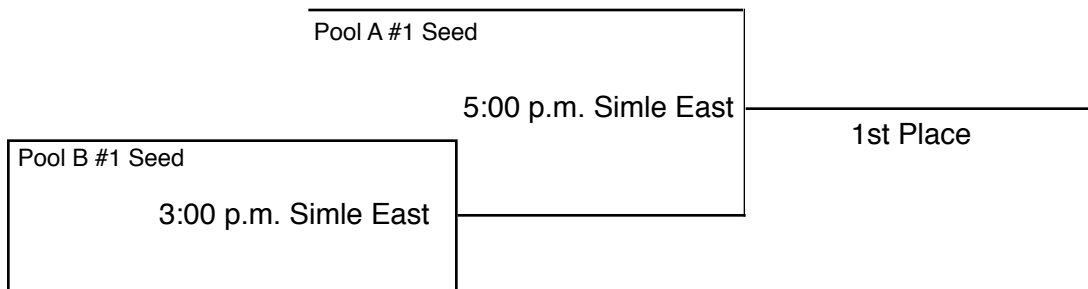

	POOL A	POOL B	POOL C
1	Bismarck Sharp Shooters A1	Strikers (Mandan) B1	Bismarck Flash C1
2	Bismarck Heat A2	Thunder - Dickinson B2	Bismarck Storm C2
3	Wishek Shooting Stars A3	War Party (Ft. Totten) B3	Minot Sparks C3
4	Bobcats (Minot) A4		

	@ Simle East	@ Simle West
8:00 a.m.	B1 v B2	C1 v C2
9:00 a.m.	A1 v A2	A3 v A4
10:00 a.m.	B1 v B3	C1 v C3
11:00 a.m.	A1 v A3	A2 v A4
12:00 p.m.	B2 v B3	C2 v C3
2:00 p.m.	A2 v A3	A1 v A4

After Pool Play is complete, teams will be seeded accordingly down below.

Pool B #3 Seed
3:00 p.m. Simle West

Pool C #3 Seed

Pool B #2 Seed
5:00 p.m. Simle West

Pool C #2 Seed

Pool C #1 Seed